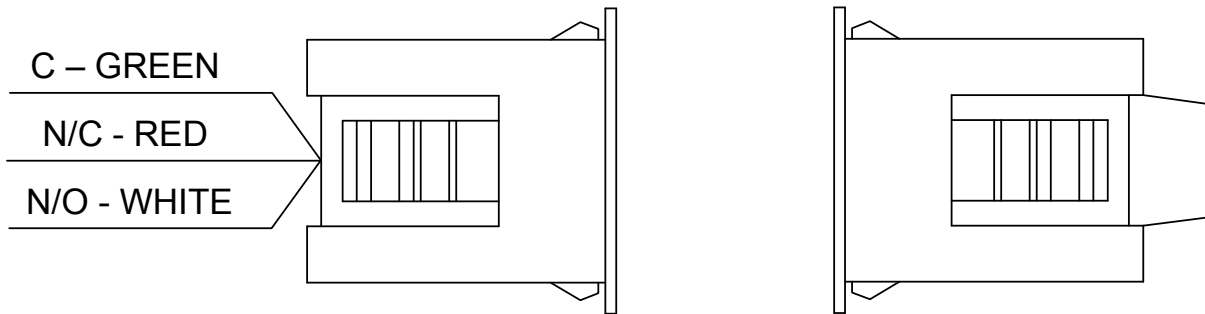

Security Door Controls

801 Avenida Acaso, Camarillo, Ca. 93012
• (805) 494-0622 • www.sdcsecurity.com
E-mail: service@sdsecurity.com

TEMPLATE MC-4 MAGNETIC CONTACT SWITCH

(DOOR CLOSED POSITION)

NOTE: HOLE PREP IS 3/4" DIAMETER x 1" DEEP