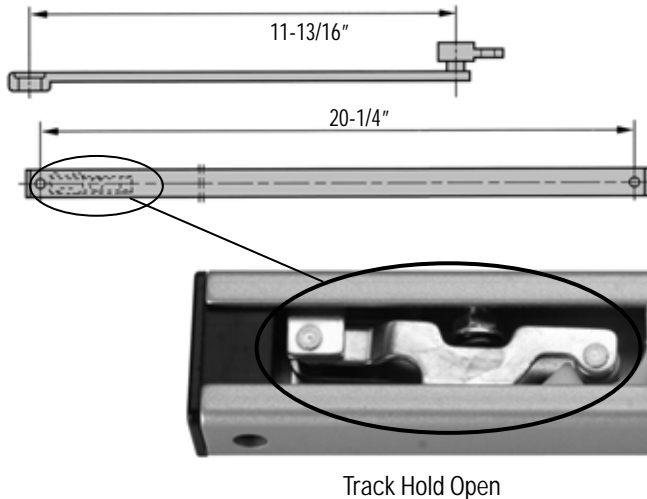

ACCESSORIES

Track Rail Arm Set A45-507TCS

- Includes internal bumper for compression stop

Track Rail Hold-Open Arm Set A45-507HT

Track Rail Electronic Hold-Open Arm Set A45-507EH

Electronic Hold Open – Side view

Electronic Hold Open – Top view

Spacer Block for Standard Arm Mounting PA Bracket on Rabbet – P45-110

Spacer Block for Mounting HD PA Bracket on Rabbet – P45HD-110HL