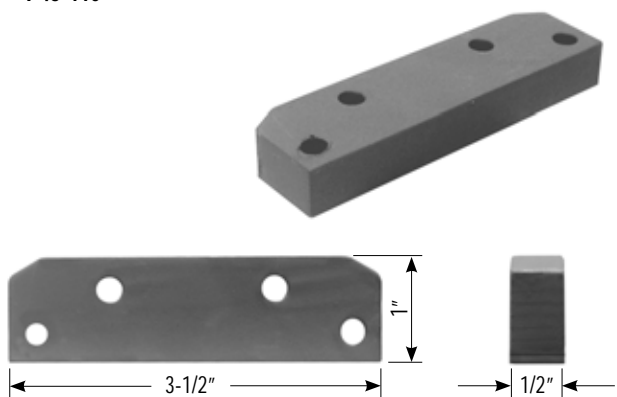

ACCESSORIES

Track Rail Arm Set A45-507TCS

- Includes internal bumper for compression stop

Track Rail Hold-Open Arm Set A45-507HT

Track Rail Electronic Hold-Open Arm Set A45-507EH

Electronic Hold Open – Side view

Electronic Hold Open – Top view

Spacer Block for Standard Arm Mounting PA Bracket on Rabbet – P45-110

Spacer Block for Mounting HD PA Bracket on Rabbet – P45HD-110HL