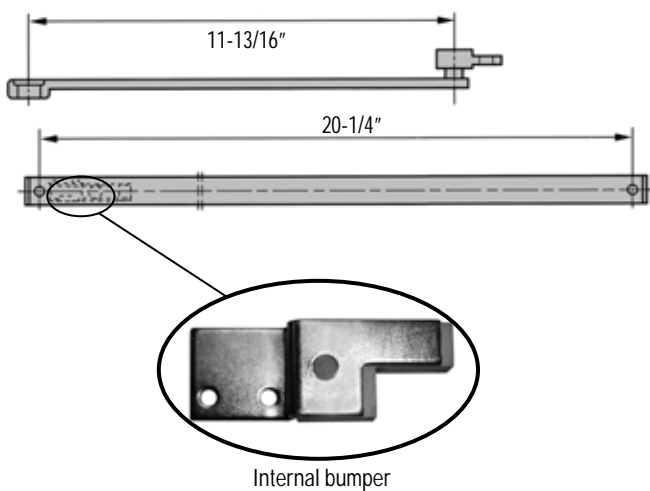

ACCESSORIES

Track Rail Arm Set A45-507TCS

- Includes internal bumper for compression stop

Track Rail Hold-Open Arm Set A45-507HT

Track Rail Electronic Hold-Open Arm Set A45-507EH

Electronic Hold Open – Side view

Electronic Hold Open – Top view

Spacer Block for Standard Arm Mounting PA Bracket on Rabbet – P45-110

Spacer Block for Mounting HD PA Bracket on Rabbet – P45HD-110HL