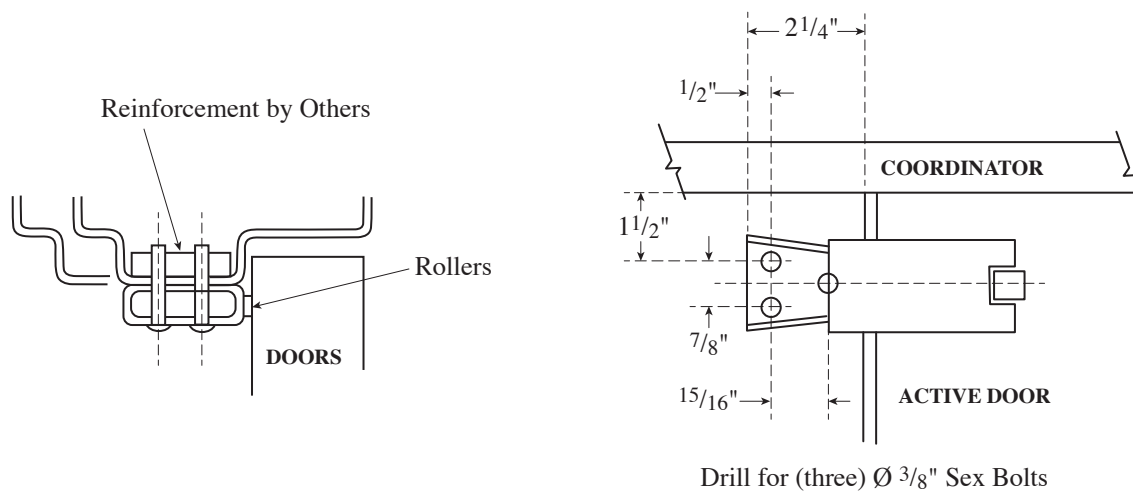

Architectural Door Accessories

ASSA ABLOY

Rockwood 1700 Universal Coordinator

The global leader in
door opening solutions

NOT TO SCALE

Spot (four) Holes in Door Stop
for #10-24 Machine Screws or #10 Wood Screws