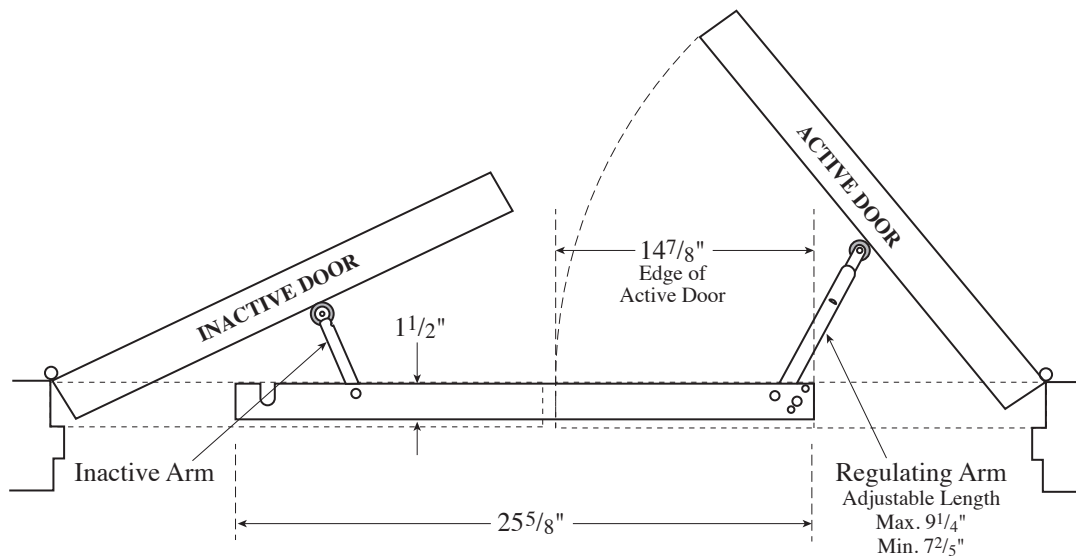

Architectural Door Accessories

ASSA ABLOY

Rockwood 1700 Universal Coordinator

The global leader in
door opening solutions

NOT TO SCALE

Spot (four) Holes in Door Stop
for #10-24 Machine Screws or #10 Wood Screws