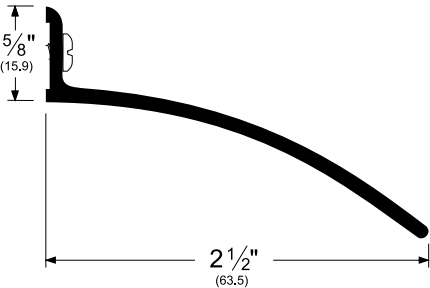

Architectural Door Accessories

ASSA ABLOY

Pemko Door Bottoms: Door Top Weatherstrip

The global leader in
door opening solutions

346_

AVAILABLE FINISHES: C, D, G, PW

WIDTH: 2-1/2" (63.5 mm)

HEIGHT: 5/8" (15.9 mm)