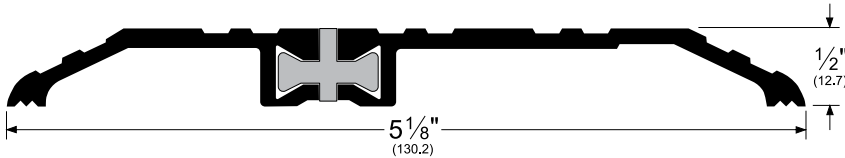

## Pemko Commercial Thresholds: Thermal Barrier Saddles

The global leader in  
door opening solutions

252x3\_FG

AVAILABLE FINISHES: A, B, D, G

WIDTH: 5-1/8" (130.2 mm)

HEIGHT: 1/2" (12.7 mm)

A (Mill Finish Aluminum)