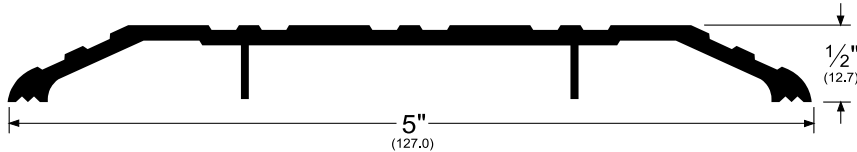

## Pemko Commercial Thresholds: Saddle Thresholds

The global leader in  
door opening solutions

171\_

AVAILABLE FINISHES: **A, B, BDG, D, G, SN**

WIDTH: **5" (127.0 mm)**

HEIGHT: **1/2" (12.7 mm)**

**A** (Mill Finish Aluminum)