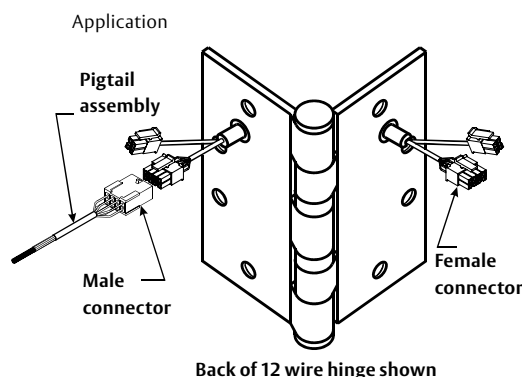

Options:

Code	Description
QC2A	1 circuit
QC2	1 circuit
QC4	2 circuits
QC6	3 circuits
QC8	4 circuits
QC10	5 circuits
QC12	6 circuits

ASSA ABLOY

The global leader in door opening solutions

800-346-7707 | www.mckinneyhinge.com
Check the web site for the up-to-date catalog

McKinney is a brand associated with Corbin Russwin, Inc., an ASSA ABLOY Group company. Copyright © 2012-2017, Corbin Russwin, Inc. All rights reserved. Reproduction in whole or in part without the express written permission of Corbin Russwin, Inc. is prohibited.