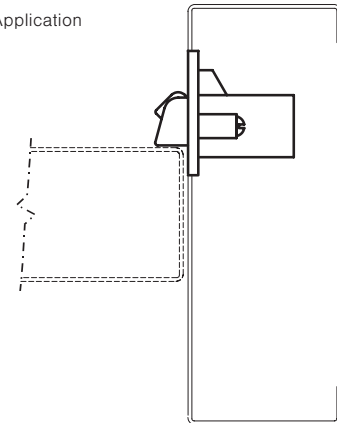

Specifications

Inches	mm	Gauge	No. of Holes	Fasteners Machine
Surface Plate 4 1/2" x 1 5/8"	114.3 x 41.3	.134	4	1/2 x 12-24
Bolt height 1 3/4"	44.5			

Application