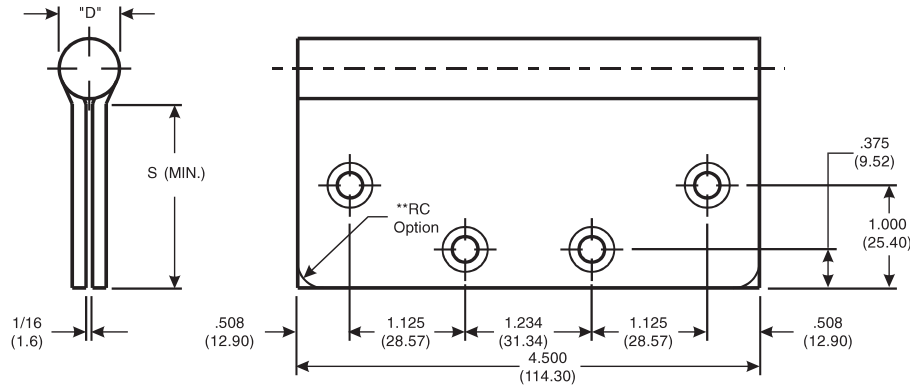

Architectural Door Accessories

ASSA ABLOY

McKinney 4¹/₂ x 4, 4¹/₂ x 4¹/₂, 4¹/₂ x 5, 4¹/₂ x 6, 4¹/₂ x 7, 4¹/₂ x 8 Full Mortise Template Hinges

The global leader in
door opening solutions

DO NOT SCALE
DIMENSIONS: INCHES (MM)

Template 030-17

Effective date:
July 27, 2017

Supersedes: All Previous

McKINNEY Template Hinges of the Catalog Numbers are made to conform to ANSI/BHMA 156.7.

Hospital Type Template Hinges conform to screw hole locations shown.

Machine Screw Size:
1/2 x 12-24 F.H.

Wood Screw Size:
1 1/4 x 12 F.H.

*Check Catalog for Metals.

**Round Corner Option is available with 1/4 (6.3) or 5/8 (15.9) radii. If none is specified 1/4 (6.3) will be supplied.

CATALOG NUMBER		GAUGE OF METAL	"D" OUTSIDE DIAMETER	"S" DISTANCE (SWAGE LINE)					
STEEL HINGES	*NON-FERROUS OR STAINLESS STEEL HINGES			HINGE WIDTH					
				4 (101.6)	4 1/2 (114.3)	5 (127.0)	6 (152.4)	7 (177.8)	8 (203.2)
T 714	-	.134 (3.40)	.585 (14.86)	1-21/32 (42.1)	1-29/32 (48.4)	-	-	-	-
TA 714	TA 314	.134 (3.40)	.585 (14.86)	1-21/32 (42.1)	1-29/32 (48.4)	-	-	-	-
TA 786	TA 386	.180 (4.57)	.720 (18.29)	1-9/16 (39.7)	1-13/16 (46.0)	-	-	-	-
T 2714	T 2314	.134 (3.40)	.585 (14.86)	1-21/32 (42.1)	1-29/32 (48.4)	-	-	-	-
TCA 2714	TCA 2314	.134 (3.40)	.585 (14.86)	1-21/32 (42.1)	1-29/32 (48.4)	-	-	-	-
TA/TB 2714	TA/TB 2314	.134 (3.40)	.603 (15.32)	1-21/32 (42.1)	1-29/32 (48.4)	-	-	-	-
TA 2731	TA 3331	.134 (3.140)	.525 (13.33)	1-11/16 (42.9)	1-15/16 (49.2)	-	-	-	-
TA/TB 2798	TA/TB 2398	.134 (3.40)	.603 (15.32)	-	-	2-5/32 (54.8)	2-21/32 (67.5)	3-5/32 (80.2)	3-21/32 (92.9)
TA 3750	TA 3350	.180 (4.57)	.701 (17.80)	-	1-13/16 (46.0)	-	-	-	-
TCA 3786	TCA 3386	.180 (4.57)	.752 (19.10)	1-9/16 (39.7)	1-13/16 (46.0)	-	2-9/16 (65.1)	3-1/16 (77.8)	3-9/16 (90.5)
T4A/T4B 3786	T4A/T4B 3386	.180 (4.57)	.752 (19.10)	1-9/16 (39.7)	1-13/16 (46.0)	-	2-9/16 (65.1)	3-1/16 (77.8)	3-9/16 (90.5)
SP3786	SP3386	.180 (4.57)	.752 (19.10)	-	1-13/16 (46.0)	-	-	-	-