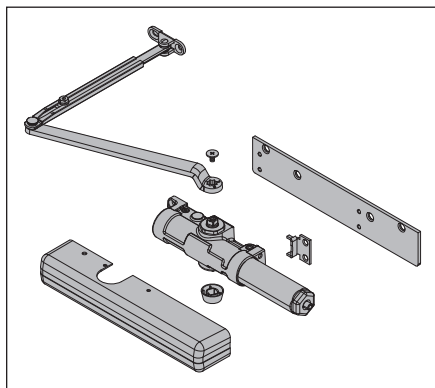

1460 Series

Cylinder & Cover Parts

No.	Description	Part number
1	Cylinder Assembly (F)	1461-3071
1	Cylinder Assembly w/ Delay (F)	1461-3071DEL
2	Standard Cover (F)	1460-72
3	Designer Series Cover (F)	1460-72DS1
4	Full Cover (F)	1460-72FC
5	Arm Screw (F)	1460-159
6	Mounting Bracket (F)	1460-30A
7	Shaft Cover (F)	1460-146

No.	Description	Part number
8	Adaptor Kit (Not Shown)	1460-3373
9	Screw Pack (Not Shown) (F)	1460-SRT
10	Screw Pack (Not Shown) (F)	1460-TBSRT
11	Screw Pack (Not Shown) (F)	1460-WMS
12	Screw Pack (Not Shown) (F)	1460-TBWMS
13	Screw Pack (Not Shown) (F)	1460-TORX
14	Screw Pack (Not Shown) (F)	1460-TBTRX

Please specify finish (F), size (S), hand (H), & voltage (V) where indicated. See the latest edition of the LCN catalog for part descriptions and specifications on many of the items shown above. List prices for items shown above can be located in the current LCN price book.

No.	Description	Part number
8	HD Arm w/62A (F)	1460-3077HD/62A
9	Arm & Forearm (F)	1460-77
10	Heavy Duty Arm& Forearm (F)	1460-77HD
11	Rod & Shoe (F)	1460-79
12	Long Rod & Shoe (F)	1460-79LR
13	Auxiliary Shoe (F)	1460-62A
14	Arm Screw (F)	1460-83