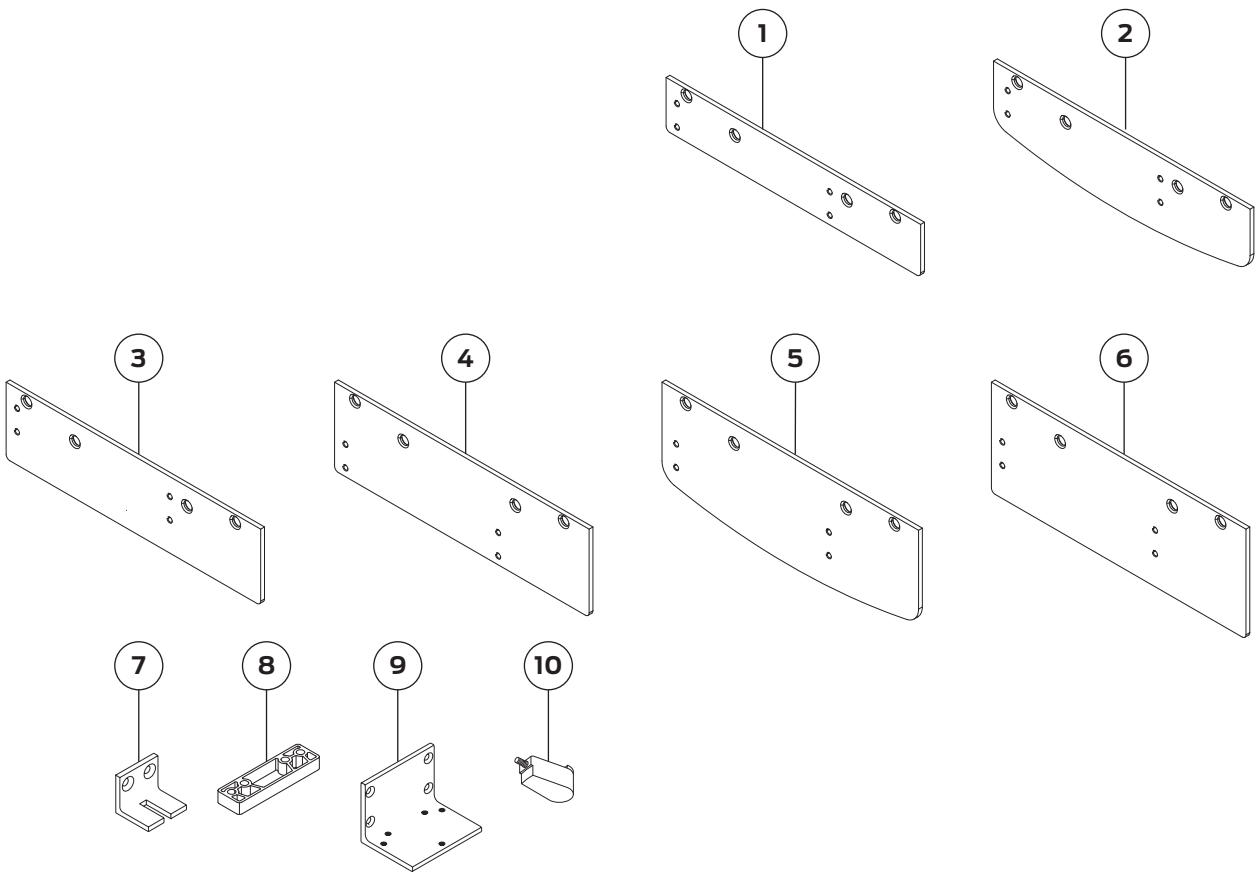

Mounting Plates

No.	Description	Part number
1	Mounting Plate (F)	1460-18
2	Mounting Plate (F)	1460-18DS
3	Mounting Plate (F)	1460-18FC
4	Mounting Plate (F)	1460-18PA
5	Mounting Plate (F)	1460-18PADS

No.	Description	Part number
6	Mounting Plate (F)	1460-18PAFC
7	CUSH Shoe Support (F)	1460-30
8	Blade Stop Spacer (F)	1460-61
9	Flush Panel Adaptor (F)	1460-419
10	SC Block (incl. -58 & 80G)	1460-3080

Please specify finish (F), size (S), hand (H), & voltage (V) where indicated. See the latest edition of the LCN catalog for part descriptions and specifications on many of the items shown above. List prices for items shown above can be located in the current LCN price book.