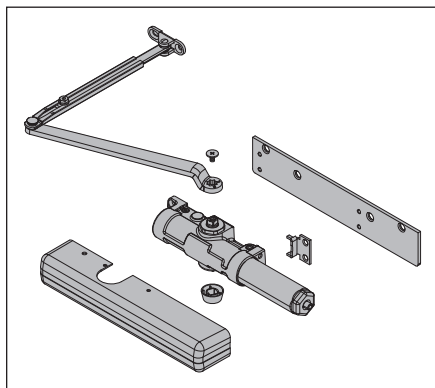

1460 Series

Hold Open Arm Assemblies & Parts