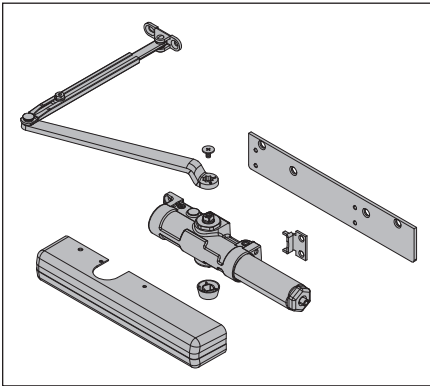

1460 Series

Regular Arm Assemblies & Parts