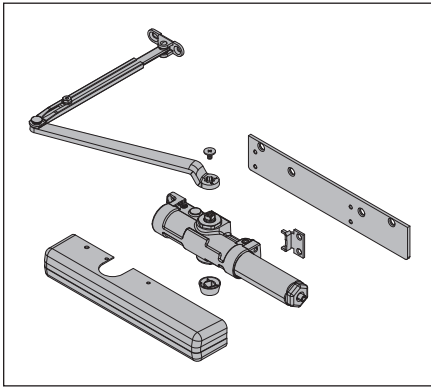

1460 Series