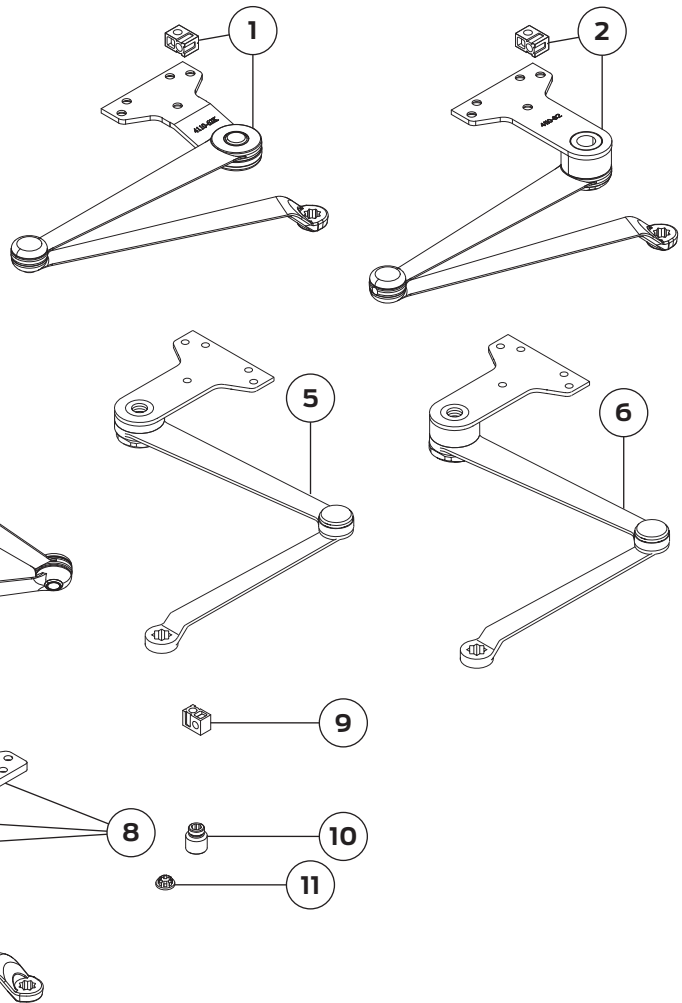

No.	Description	Part number
1	Extra Duty Arm (F)	1460-3077EDA
2	Extra Duty Arm w/ 62G (F)	1460-3077EDA/G
3	Spring CUSH (SCUSH) Arm (F)	1460-3077SCNS
4	Spring H CUSH (SHCUSH) Arm (F)	1460-3049SCNS
5	Hold Open Extra Duty Arm (F)(H)	1460-3049EDA
6	HO Extra Duty Arm w/ 62G (F)(H)	1460-3049EDA/G

No.	Description	Part number
7	CUSH Arm (F)	1460-3077CNS
8	H CUSH Arm (F)	1460-3049CNS
9	Fifth Hole Spacer	1460-201
10	Stop (F)	1260-384
11	Plug (F)	1260-124

Please specify finish (F), size (S), hand (H), & voltage (V) where indicated. See the latest edition of the LCN catalog for part descriptions and specifications on many of the items shown above. List prices for items shown above can be located in the current LCN price book.