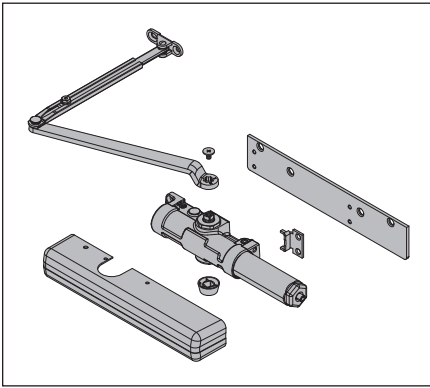

1460 Series

Extra Duty and CUSH Arm Assemblies & Parts