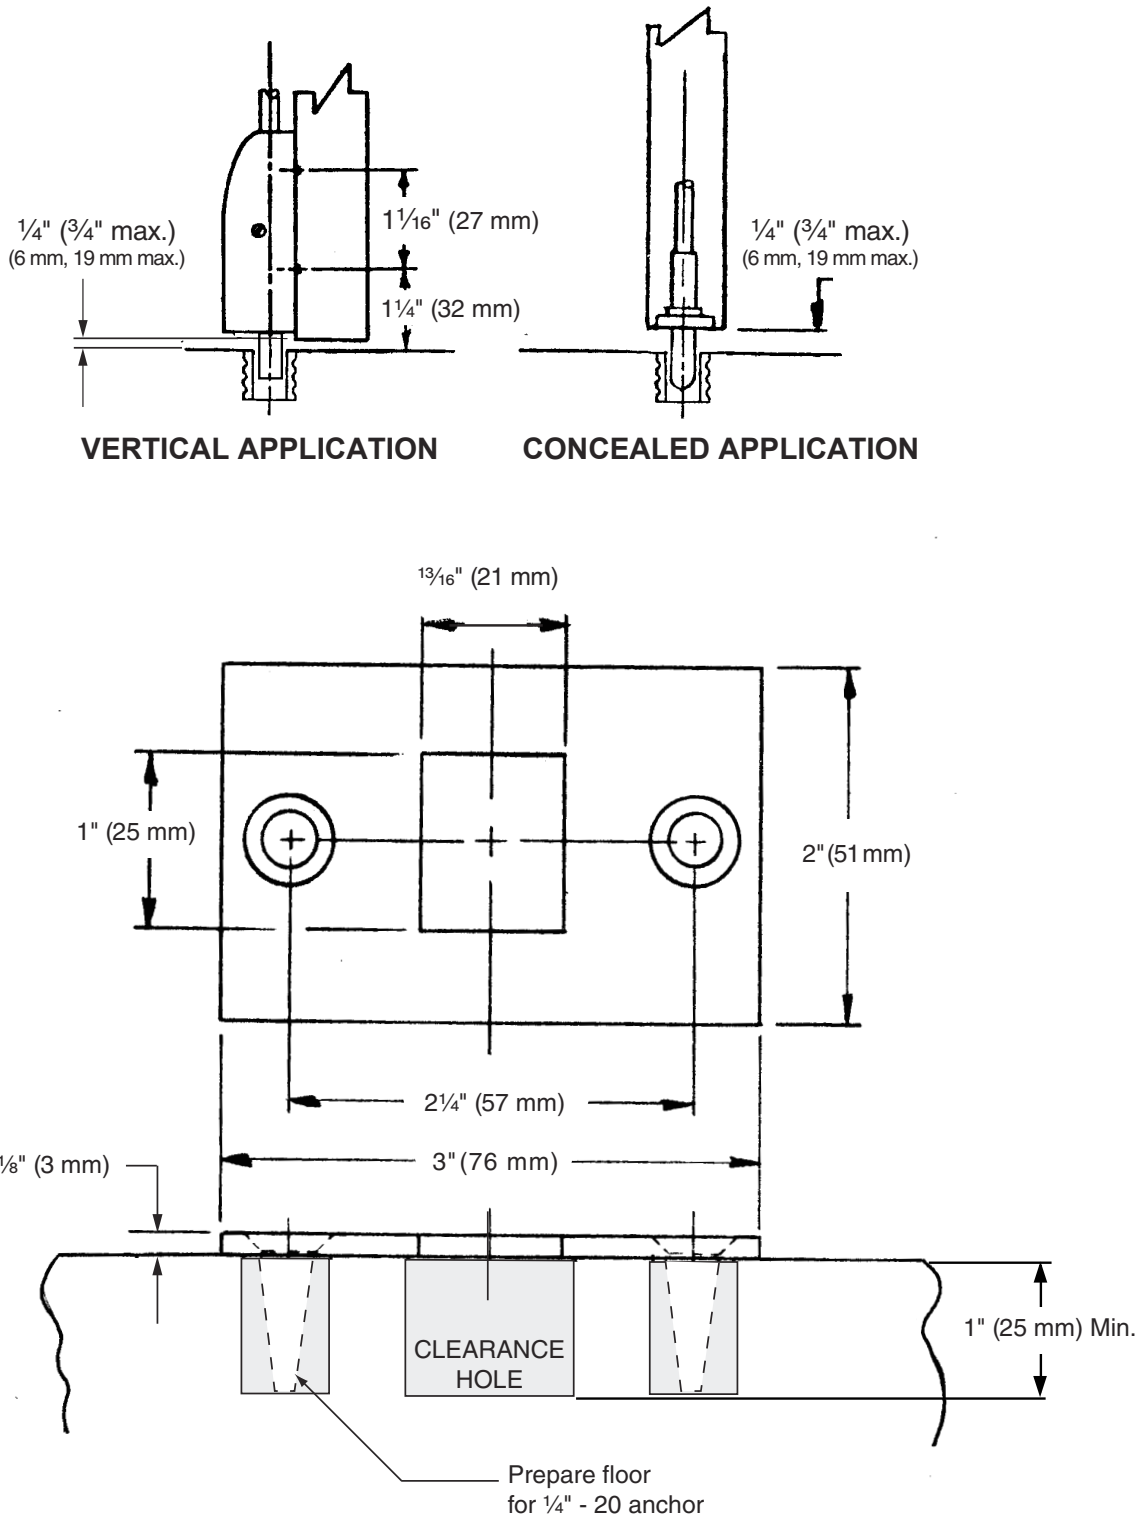

4155 Strike

Metal Door, LHR Shown, RHR Opposite

- For device function or other dimensions, see appropriate device or trim templates.

TEMPLATE

T-3055-a