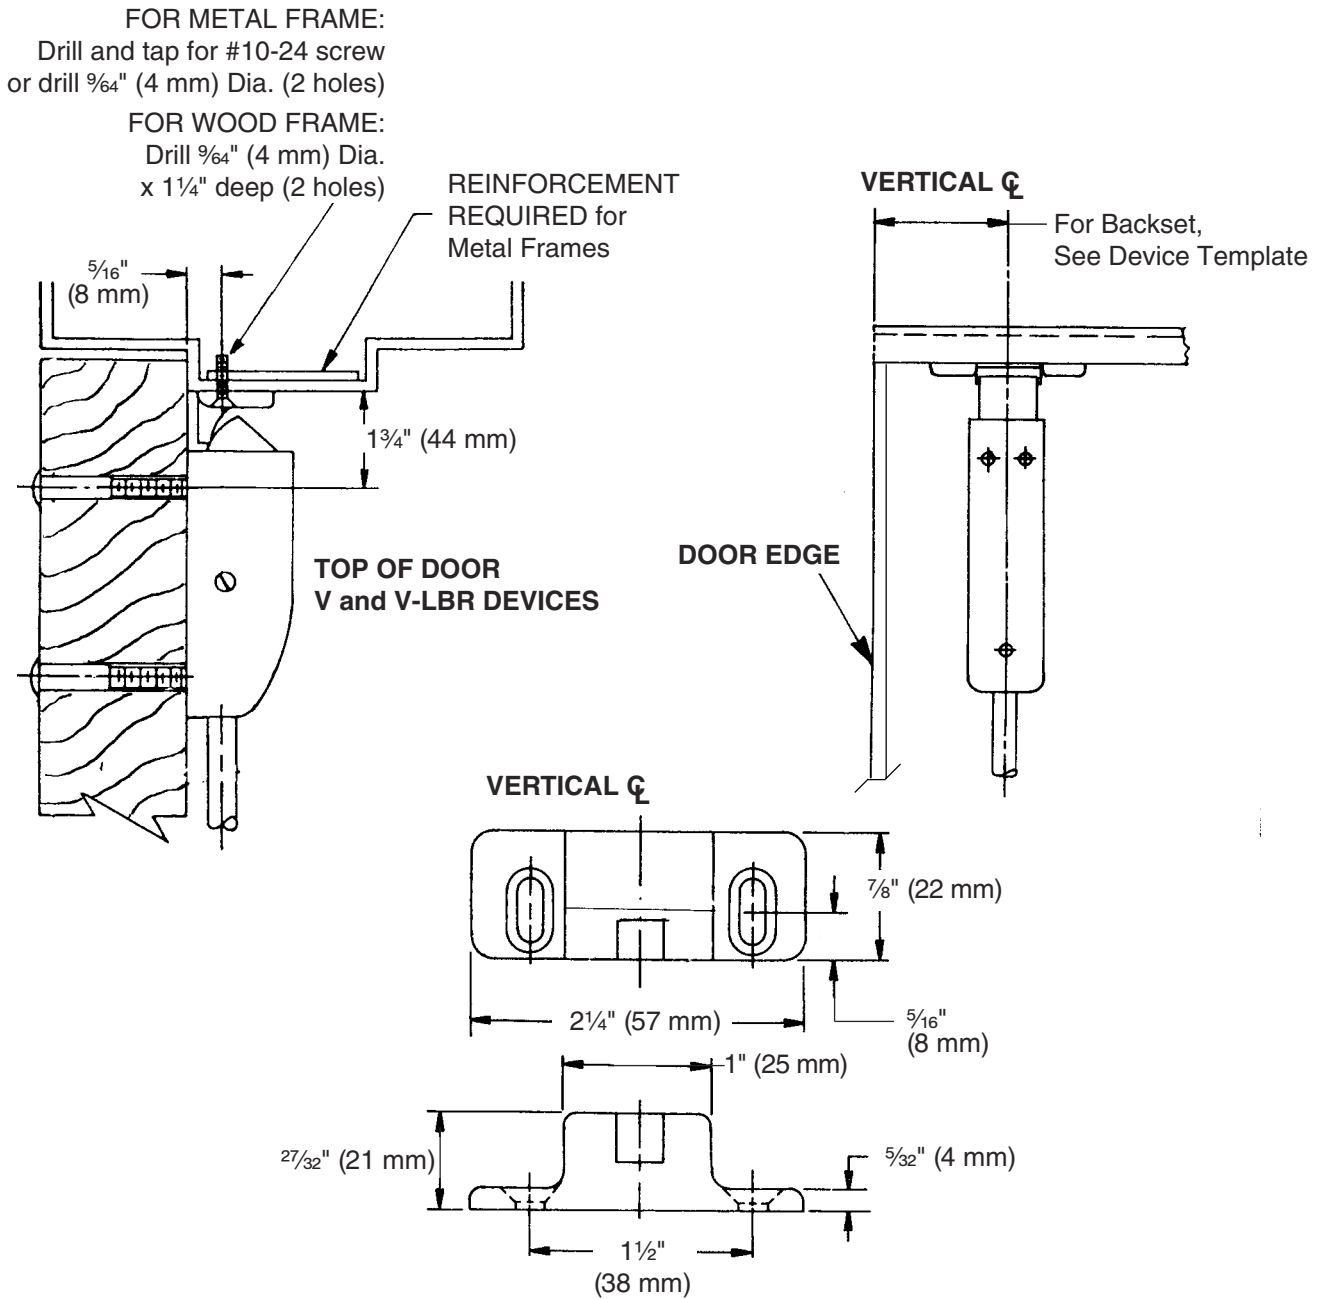

3788/4163 Strike

Wood Door, LHR Shown, RHR Opposite

- For device function and other dimensions, see appropriate device or trim templates.

TEMPLATE

W-3032-a