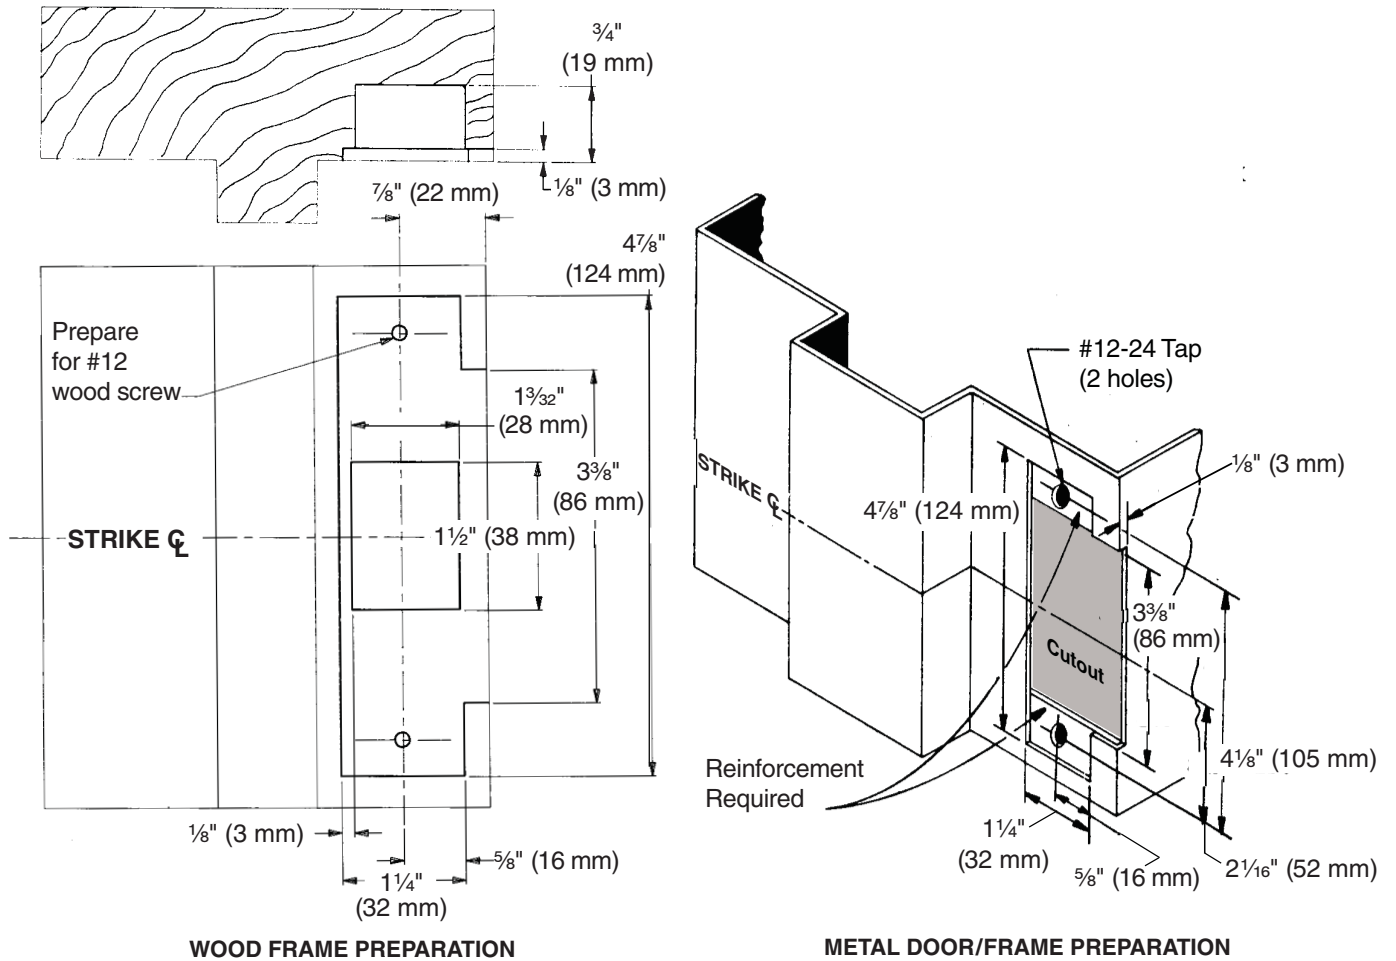

# 1279 Strike

Metal Door, LHR Shown, RHR Opposite

• For device function and other dimensions, see appropriate device or trim templates.

TEMPLATE  
**T-3015-b**