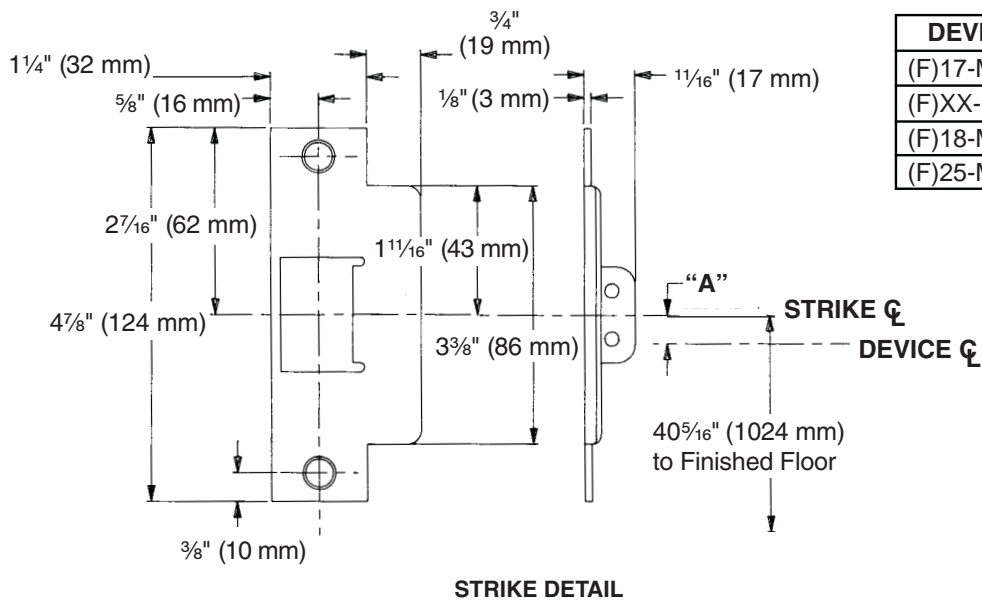

# 1279 Strike

Metal Door, LHR Shown, RHR Opposite

• For device function and other dimensions, see appropriate device or trim templates.

TEMPLATE  
**T-3015-b**