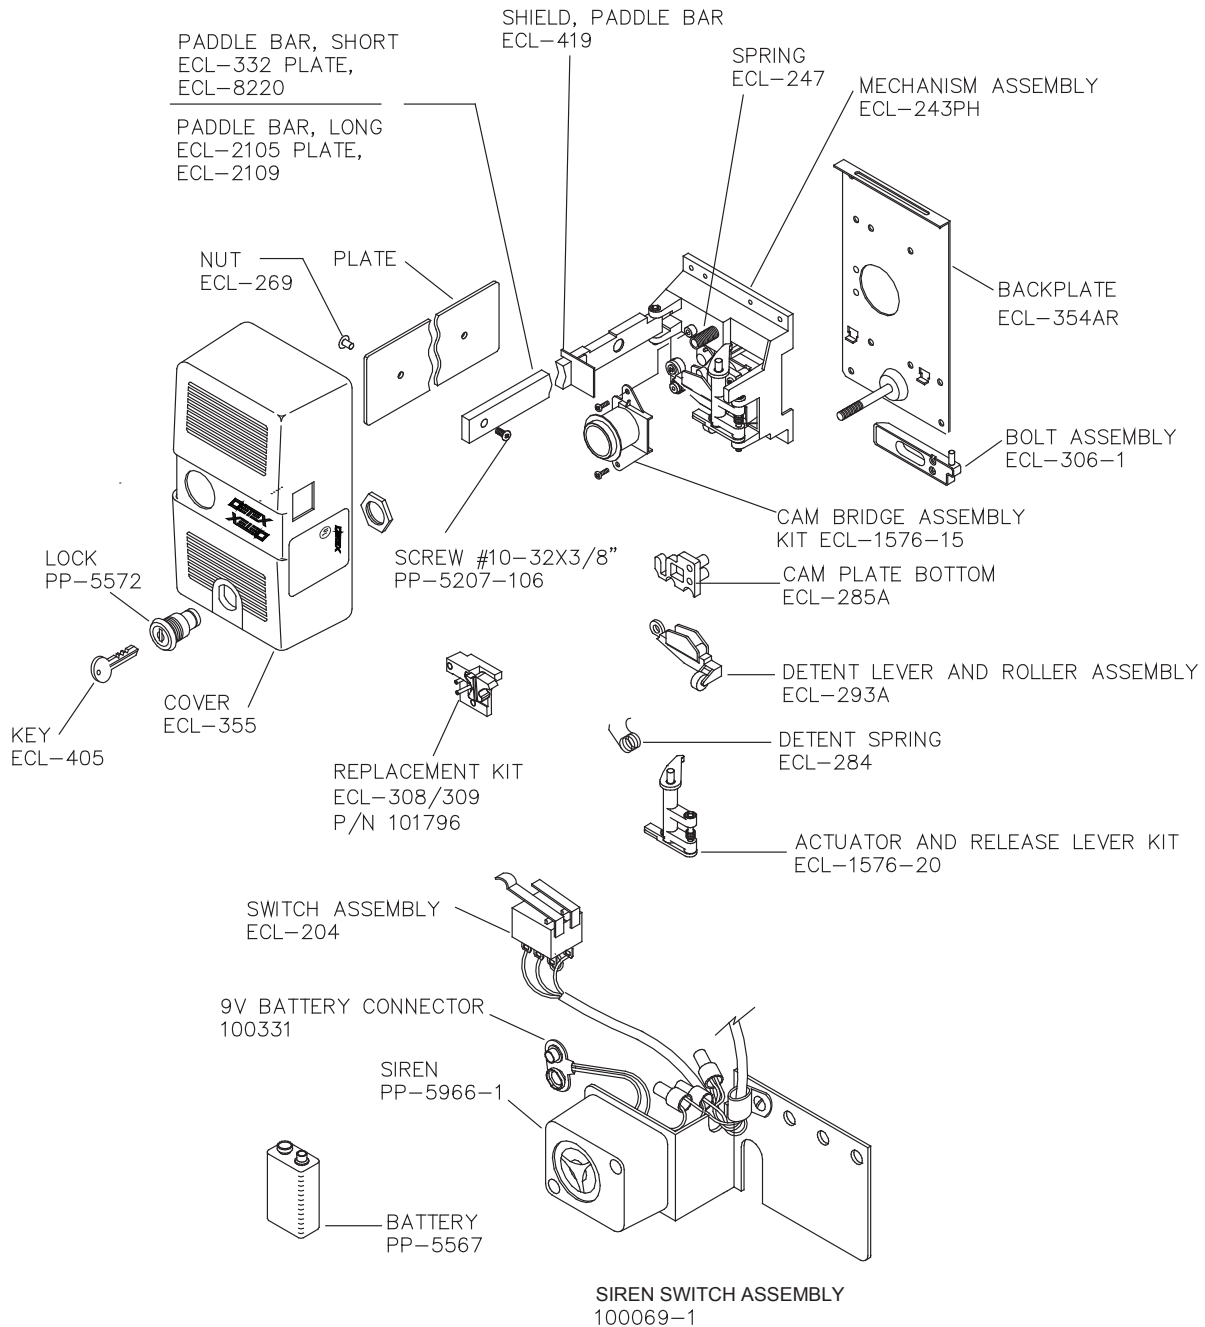

Detex Corporation, 302 Detex Drive, New Braunfels, Texas 78130-3045
(830)629-2900 / 1-800-729-3839 / Fax (830)620-6711
E-MAIL: detex@detex.com INTERNET: www.detex.com

INSTALLATION INSTRUCTIONS FOR THE ECL-230D/230D-PH EXIT CONTROL LOCK

ILLUSTRATED PARTS BREAKDOWN

PROBLEMS?
Contact Customer Service at 1-800-729-3839