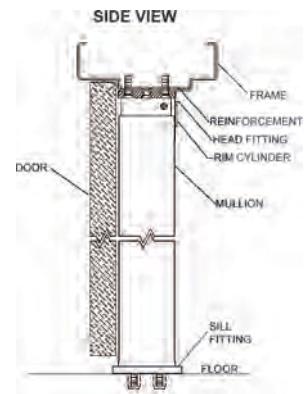

Technical Information

- 11 gauge, 2" x 3" steel mullion tube
- Base anchors included

Top Fitting

Top fitting has a latch that allows the mullion to be locked back into place without use of the key.

Sill or Bottom Fitting

Technical Information

- 5/16" thick, 2" x 3" steel mullion tube
- Base and anchors included

Top Fitting

Sill or Bottom Fitting

The sill or bottom fitting has a small footprint and, once installed, bottom fasteners are hidden by the mullion tube.

Options

- E - Electrified (only available for 7' and 8' doors - specify 90KREx7 or 90KREx8)

Technical Information

- 11 gauge, 2" x 3" steel mullion tube
- Base anchors included

Top Fitting

Top fitting has a latch that allows the mullion to be locked back into place without use of the key.

Sill or Bottom Fitting

The sill or bottom fitting has a small footprint and, once installed, all fasteners are hidden by the mullion tube.

Wire Harness Connection

Strike Hook Installation

Riser Diagram

Cylinder Installation