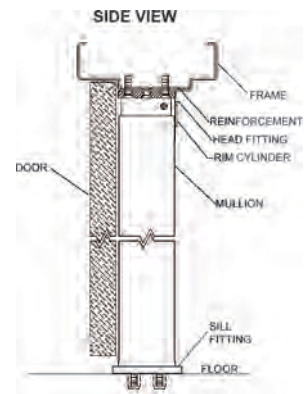

Technical Information

- 11 gauge, 2" x 3" steel mullion tube
- Base anchors included

Top Fitting

Top fitting has a latch that allows the mullion to be locked back into place without use of the key.

Sill or Bottom Fitting

The sill or bottom fitting has a small footprint and, once installed, all fasteners are hidden by the mullion tube.

Strike Hook Installation

Riser Diagram

Cylinder Installation

Listings and Approvals

UL and Warnock Hersey Listed for 3 hour fire rated pairs of doors up to 8'x8'