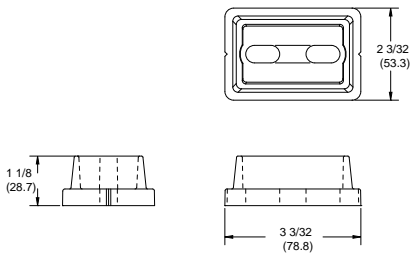

Technical Information

- 11 gauge, 2" x 3" steel mullion tube
- Base anchors included

Top Fitting

Top fitting has a latch that allows the mullion to be locked back into place without use of the key.

Sill or Bottom Fitting

The sill or bottom fitting has a small footprint and, once installed, all fasteners are hidden by the mullion tube.

Strike Hook Installation

Riser Diagram

Cylinder Installation

Listings and Approvals

UL and Warnock Hersey Listed for 3 hour fire rated pairs of doors up to 8'x8'