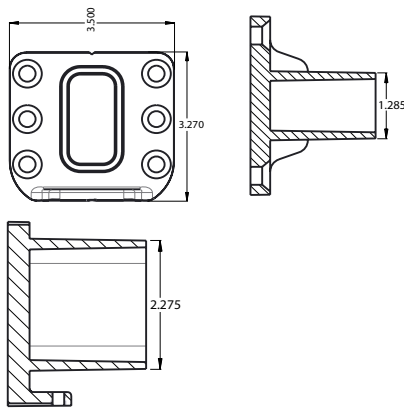

Technical Information

- 5/16" thick, 2" x 3" steel mullion tube
- Base and anchors included

Top Fitting

Sill or Bottom Fitting

The sill or bottom fitting has a small footprint and, once installed, bottom fasteners are hidden by the mullion tube.