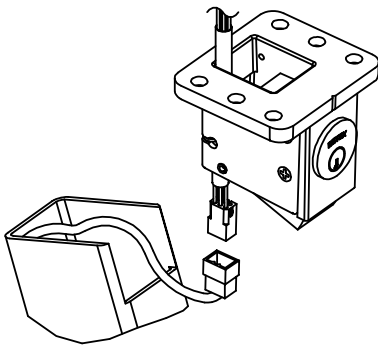

Features

- For use on standard pairs of doors
- Designed for heavy duty use
- Shims provided to ensure accurate fit
- Small profile base plate prevents interference when moving objects through doorway
- Locking head mounted to frame, not mullion
- Standard available for 7', 8' & 10' doors

Options

- E - Electrified (only available for 7' and 8' doors - specify 90KREx7 or 90KREx8)

Technical Information

- 11 gauge, 2" x 3" steel mullion tube
- Base anchors included

Top Fitting

Top fitting has a latch that allows the mullion to be locked back into place without use of the key.

Sill or Bottom Fitting

The sill or bottom fitting has a small footprint and, once installed, all fasteners are hidden by the mullion tube.

Wire Harness Connection

Strike Hook Installation

Riser Diagram

Cylinder Installation