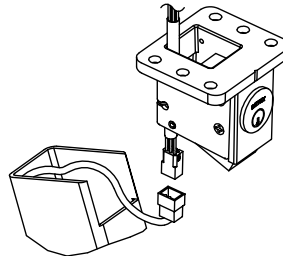

ELECTRIFIED KEYED REMOVABLE MULLION

90KRE

The Detex Keyed Removable Mullions are very durable, low cost mullions designed for use with rim exit devices on standard pairs of doors. The unique design of the latching head allows the mullion to be removed in seconds with one key turn, and then to be snapped back into place without needing the key.

Benefits

- Mullion can be removed in seconds with one key turn, and easily snaps back into place without needing the key
- Simple, user-friendly operation
- Provides years of trouble-free service and protection
- Easily cut to fit most any size application (10' and smaller)
- Easy retrofit application
- Cylinder located inside the building to prevent tampering (cylinder sold separately)
- Easily adapted to any double door application
- Easy installation, no drilling of the mullion tube
- Standard primer gray coating allows for easy field painting
- Provides ability to apply power to an electric strike

Features

- For use on standard pairs of doors
- Designed for heavy duty use
- Shims provided to ensure accurate fit
- Small profile base plate prevents interference when moving objects through doorway
- Locking head mounted to frame, not mullion
- Standard available for 7', 8' & 10' doors

Options

- E - Electrified (only available for 7' and 8' doors - specify 90KREx7 or 90KREx8)

Technical Information

- 11 gauge, 2" x 3" steel mullion tube
- Base anchors included