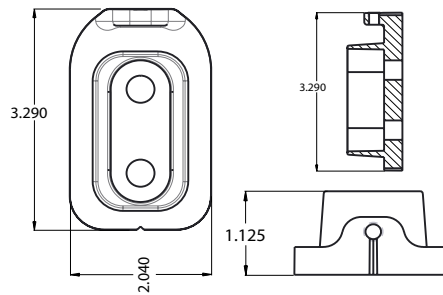

Technical Information

- 5/16" thick, 2" x 3" steel mullion tube
- Base and anchors included

Top Fitting

Sill or Bottom Fitting

The sill or bottom fitting has a small footprint and, once installed, bottom fasteners are hidden by the mullion tube.