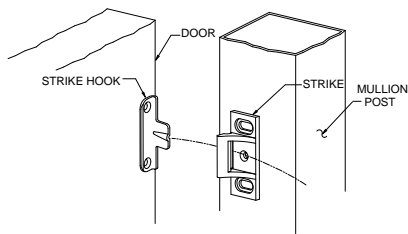

Technical Information

- 11 gauge, 2" x 3" steel mullion tube
- Base anchors included

Top Fitting

Top fitting has a latch that allows the mullion to be locked back into place without use of the key.

Sill or Bottom Fitting

The sill or bottom fitting has a small footprint and, once installed, all fasteners are hidden by the mullion tube.

Strike Hook Installation

Riser Diagram

Cylinder Installation

Listings and Approvals

UL and Warnock Hersey Listed for 3 hour fire rated pairs of doors up to 8'x8'