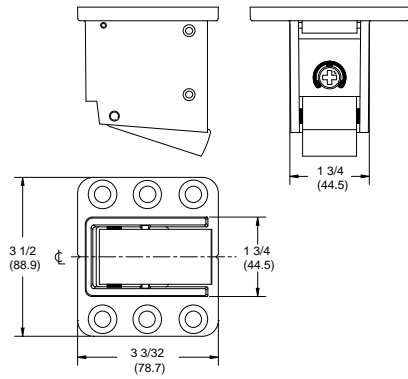

Technical Information

- 11 gauge, 2" x 3" steel mullion tube
- Base anchors included

Top Fitting

Top fitting has a latch that allows the mullion to be locked back into place without use of the key.

Sill or Bottom Fitting