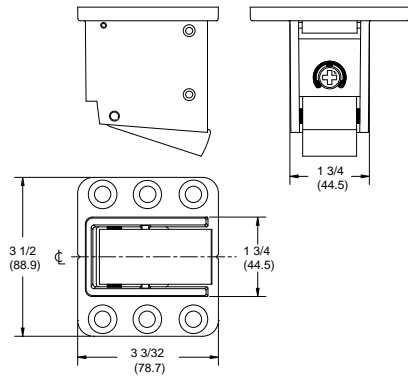

Top Fitting

Top fitting has a latch that allows the mullion to be locked back into place without use of the key.