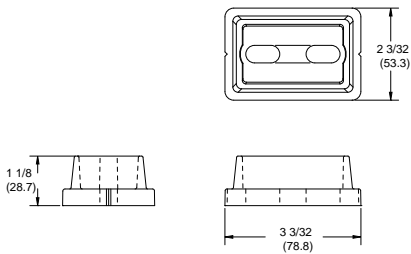

Features

- For use on standard pairs of doors
- Designed for heavy duty use
- Shims provided to ensure accurate fit
- Small profile base plate prevents interference when moving objects through doorway
- Locking head mounted to frame, not mullion
- Standard available for 7', 8' & 10' doors

Options

- E - Electrified (only available for 7' and 8' doors - specify 90KREx7 or 90KREx8)

Technical Information

- 11 gauge, 2" x 3" steel mullion tube
- Base anchors included

Top Fitting

Top fitting has a latch that allows the mullion to be locked back into place without use of the key.

Sill or Bottom Fitting

The sill or bottom fitting has a small footprint and, once installed, all fasteners are hidden by the mullion tube.

Wire Harness Connection

Strike Hook Installation

Riser Diagram

Cylinder Installation