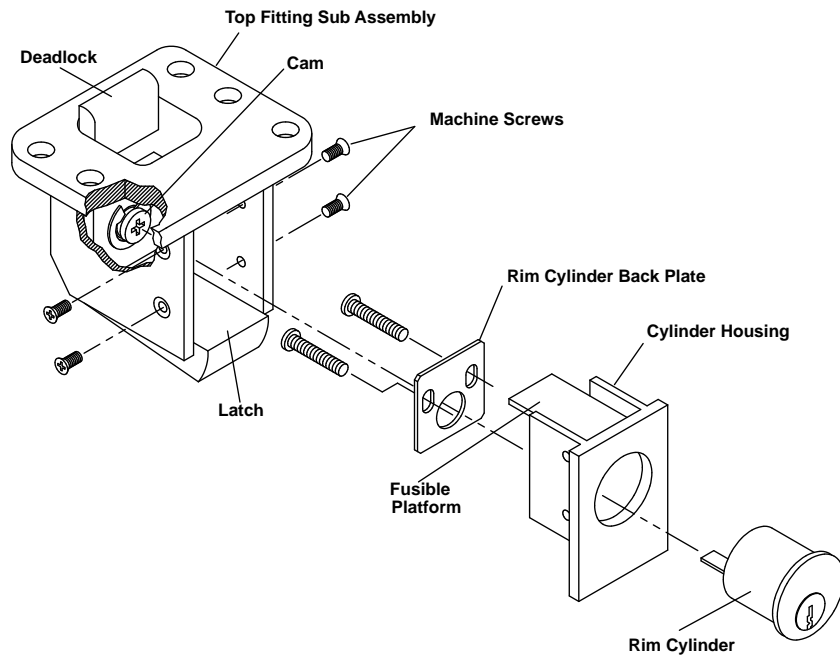

Technical Information

- 11 gauge, 2" x 3" steel mullion tube
- Base anchors included

Top Fitting

Top fitting has a latch that allows the mullion to be locked back into place without use of the key.

Sill or Bottom Fitting

The sill or bottom fitting has a small footprint and, once installed, all fasteners are hidden by the mullion tube.

Strike Hook Installation

Riser Diagram

Cylinder Installation

Listings and Approvals

UL and Warnock Hersey Listed for 3 hour fire rated pairs of doors up to 8'x8'

HURRICANE-RATED REMOVABLE MULLION H90R5

The Detex Removable Mullions are heavy-duty removable mullions designed for use with rim exit devices on heavy-duty pairs of doors. The design allows the mullion to be removed. Removal of top fitting screws allows tube and fitting to rotate away from frame. Approved for hurricane installations.