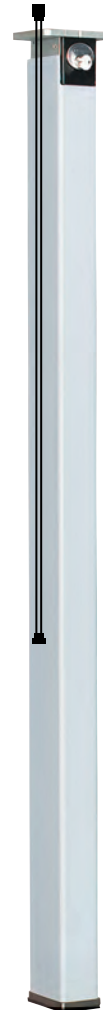

ELECTRIFIED KEYED REMOVABLE MULLION

90KRE

The Detex Keyed Removable Mullions are very durable, low cost mullions designed for use with rim exit devices on standard pairs of doors. The unique design of the latching head allows the mullion to be removed in seconds with one key turn, and then to be snapped back into place without needing the key.

Benefits

- Mullion can be removed in seconds with one key turn, and easily snaps back into place without needing the key
- Simple, user-friendly operation
- Provides years of trouble-free service and protection
- Easily cut to fit most any size application (10' and smaller)
- Easy retrofit application
- Cylinder located inside the building to prevent tampering (cylinder sold separately)
- Easily adapted to any double door application
- Easy installation, no drilling of the mullion tube
- Standard primer gray coating allows for easy field painting
- Provides ability to apply power to an electric strike

Features

- For use on standard pairs of doors
- Designed for heavy duty use
- Shims provided to ensure accurate fit
- Small profile base plate prevents interference when moving objects through doorway
- Locking head mounted to frame, not mullion
- Standard available for 7', 8' & 10' doors

Options

- E - Electrified (only available for 7' and 8' doors - specify 90KREx7 or 90KREx8)

Technical Information

- 11 gauge, 2" x 3" steel mullion tube
- Base anchors included