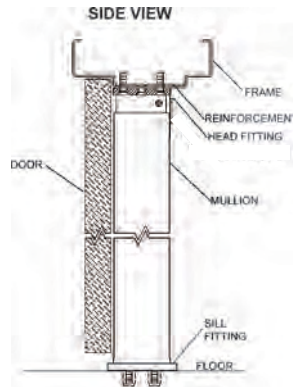

Riser Diagram

Where Trust is Built™
DETEX®
Life Safety and Security Door Hardware

Detex Corporation
302 Detex Drive
New Braunfels, Texas 78130-3045 USA
PH. (830) 629-2900
(800) 729-3839
FAX (800) 653-3839
<http://www.detex.com>
USA Sales:
marketing@detex.com
International Sales:
export@detex.com