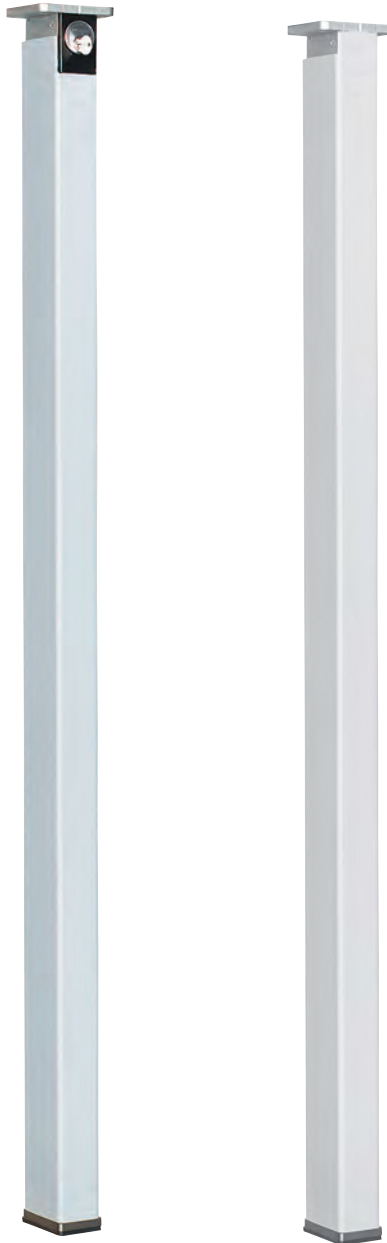

Life Safety and Security Door Hardware

MULLIONS

Heavy Duty Removable Mullions & Keyed Removable Mullions

Where Trust is Built™
DETEX®
Life Safety and Security Door Hardware

Mullions

90KR - Non-Fire Rated Keyed Removable Mullion

F90KR - Fire Rated Keyed Removable Mullion

H90R5 - Hurricane Rated / Windstorm Rated Removable Mullion

90KRE - Electrified Keyed Removable Mullion

KEYED REMOVABLE MULLION

F90KR & 90KR

The Detex Keyed Removable Mullions are very durable, low cost mullions designed for use with rim exit devices on standard and fire-rated pairs of doors. The unique design of the latching head allows the mullion to be removed in seconds with one key turn, and then to be snapped back into place without needing the key.

Benefits

- Mullion can be removed in seconds with one key turn, and easily snaps back into place without needing the key
- Simple, user-friendly operation
- Provides years of trouble-free service and protection
- Easily cut to fit most any size application (10' and smaller)
- Easy retrofit application
- Cylinder located inside the building to prevent tampering (cylinder sold separately)
- Easily adapted to any double door application
- Easy installation, no drilling of the mullion tube
- Standard primer gray coating allows for easy field painting

Technical Information

- 11 gauge, 2" x 3" steel mullion tube
- Base anchors included

Top Fitting

Top fitting has a latch that allows the mullion to be locked back into place without use of the key.

Sill or Bottom Fitting