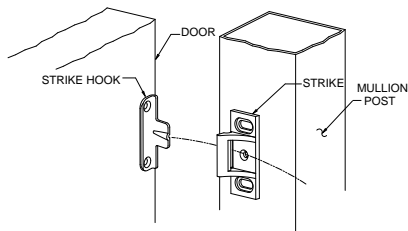

Features

- For use on standard pairs of doors
- Designed for heavy duty use
- Shims provided to ensure accurate fit
- Small profile base plate prevents interference when moving objects through doorway
- Locking head mounted to frame, not mullion
- Standard available for 7', 8' & 10' doors

Options

- E - Electrified (only available for 7' and 8' doors - specify 90KREx7 or 90KREx8)

Technical Information

- 11 gauge, 2" x 3" steel mullion tube
- Base anchors included

Top Fitting

Top fitting has a latch that allows the mullion to be locked back into place without use of the key.

Sill or Bottom Fitting

The sill or bottom fitting has a small footprint and, once installed, all fasteners are hidden by the mullion tube.

Wire Harness Connection

Strike Hook Installation

Riser Diagram

Cylinder Installation