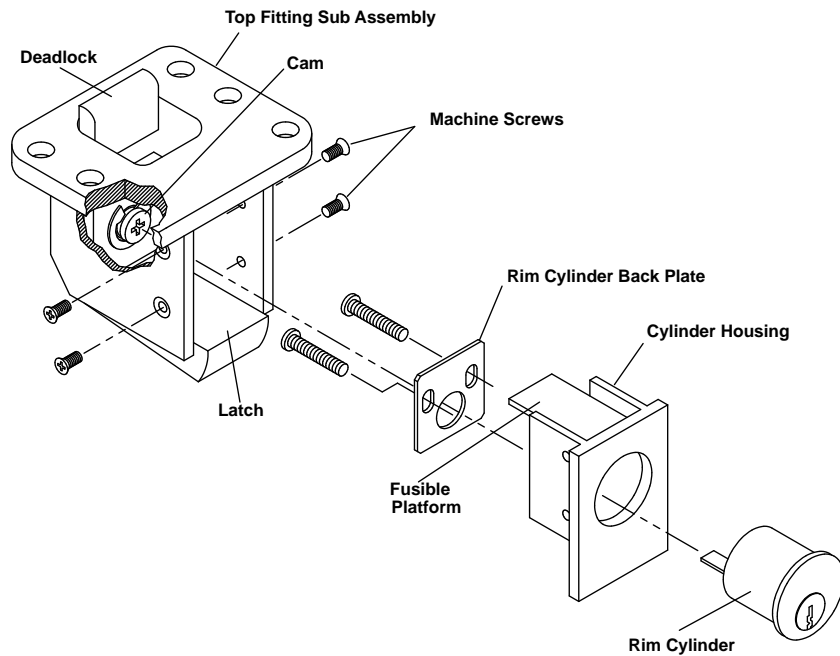

Options

- E - Electrified (only available for 7' and 8' doors - specify 90KREx7 or 90KREx8)

Technical Information

- 11 gauge, 2" x 3" steel mullion tube
- Base anchors included

Top Fitting

Top fitting has a latch that allows the mullion to be locked back into place without use of the key.

Sill or Bottom Fitting

The sill or bottom fitting has a small footprint and, once installed, all fasteners are hidden by the mullion tube.

Wire Harness Connection

Strike Hook Installation

Riser Diagram

Cylinder Installation