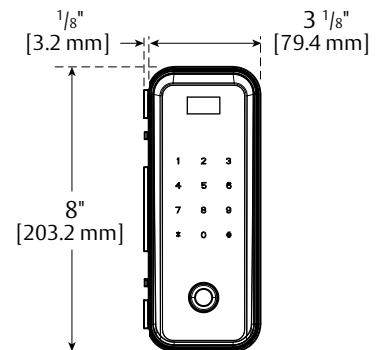

GLASS THICKNESS

$\frac{3}{8}$ " to $\frac{1}{2}$ "